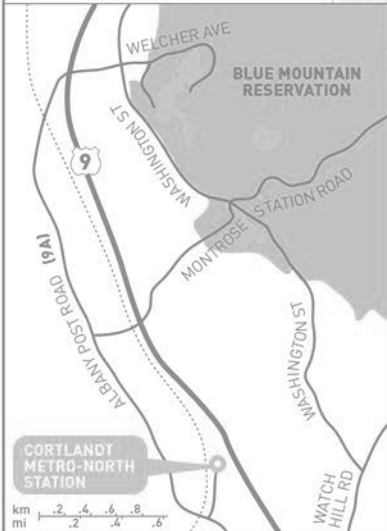

Difficulty:

Easier trails include the Dickey Brook Trail and Boundary Trail.
More difficult trails include all doubletrack trails excluding Ned's Left Lung and Limbo.
Most difficult trails include all singletrack trails plus Ned's Left Lung and Limbo.

WMBA Trail Map: BLUE MOUNTAIN RESERVATION

[Peekskill, NY]

EPIC

Westchester Mountain Biking Association

Area Map:

Map Legend:

- Doubletrack
- Singletrack
- Trail Junction
- Bridge
- Marsh
- Blaze Color
- Briarcliff Peekskill Trailway

WMBA Trail Map: BLUE MOUNTAIN RESERVATION

[Peekskill, NY]

ENDURO

Westchester Mountain Biking Association

Area Map:

Map Legend:

- Doubletrack
- Singletrack
- Trail Junction
- Bridge
- Marsh
- Blaze Color
- Briarcliff Peekskill Trailway