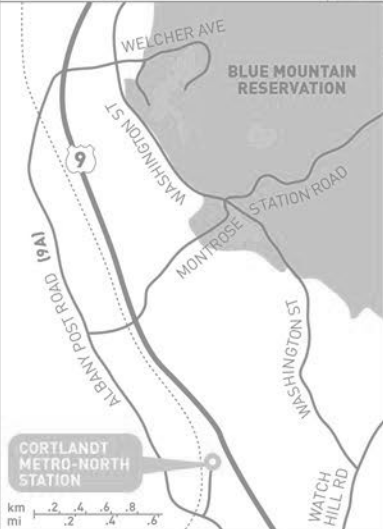

XC LOOP

WMBA Trail Map: BLUE MOUNTAIN RESERVATION [Peekskill, NY]

Westchester Mountain Biking Association

Area Map:

Map Legend:

- Doubletrack
- Singletrack
- Trail Junction
- Bridge
- Marsh
- Blaze Color
- Briarcliff Peekskill Trailway

Difficulty:

Easier trails include the Dickey Brook Trail and Boundary Trail.
More difficult trails include all doubletrack trails excluding Ned's Left Lung and Limbo.
Most difficult trails include all singletrack trails plus Ned's Left Lung and Limbo.

WMBA Trail Map: BLUE MOUNTAIN RESERVATION

[Peekskill, NY]

EPIC

Westchester Mountain Biking Association

Area Map:

Map Legend:

- Doubletrack
- Singletrack
- Trail Junction
- Bridge
- Marsh
- Blaze Color
- Briarcliff Peekskill Trailway