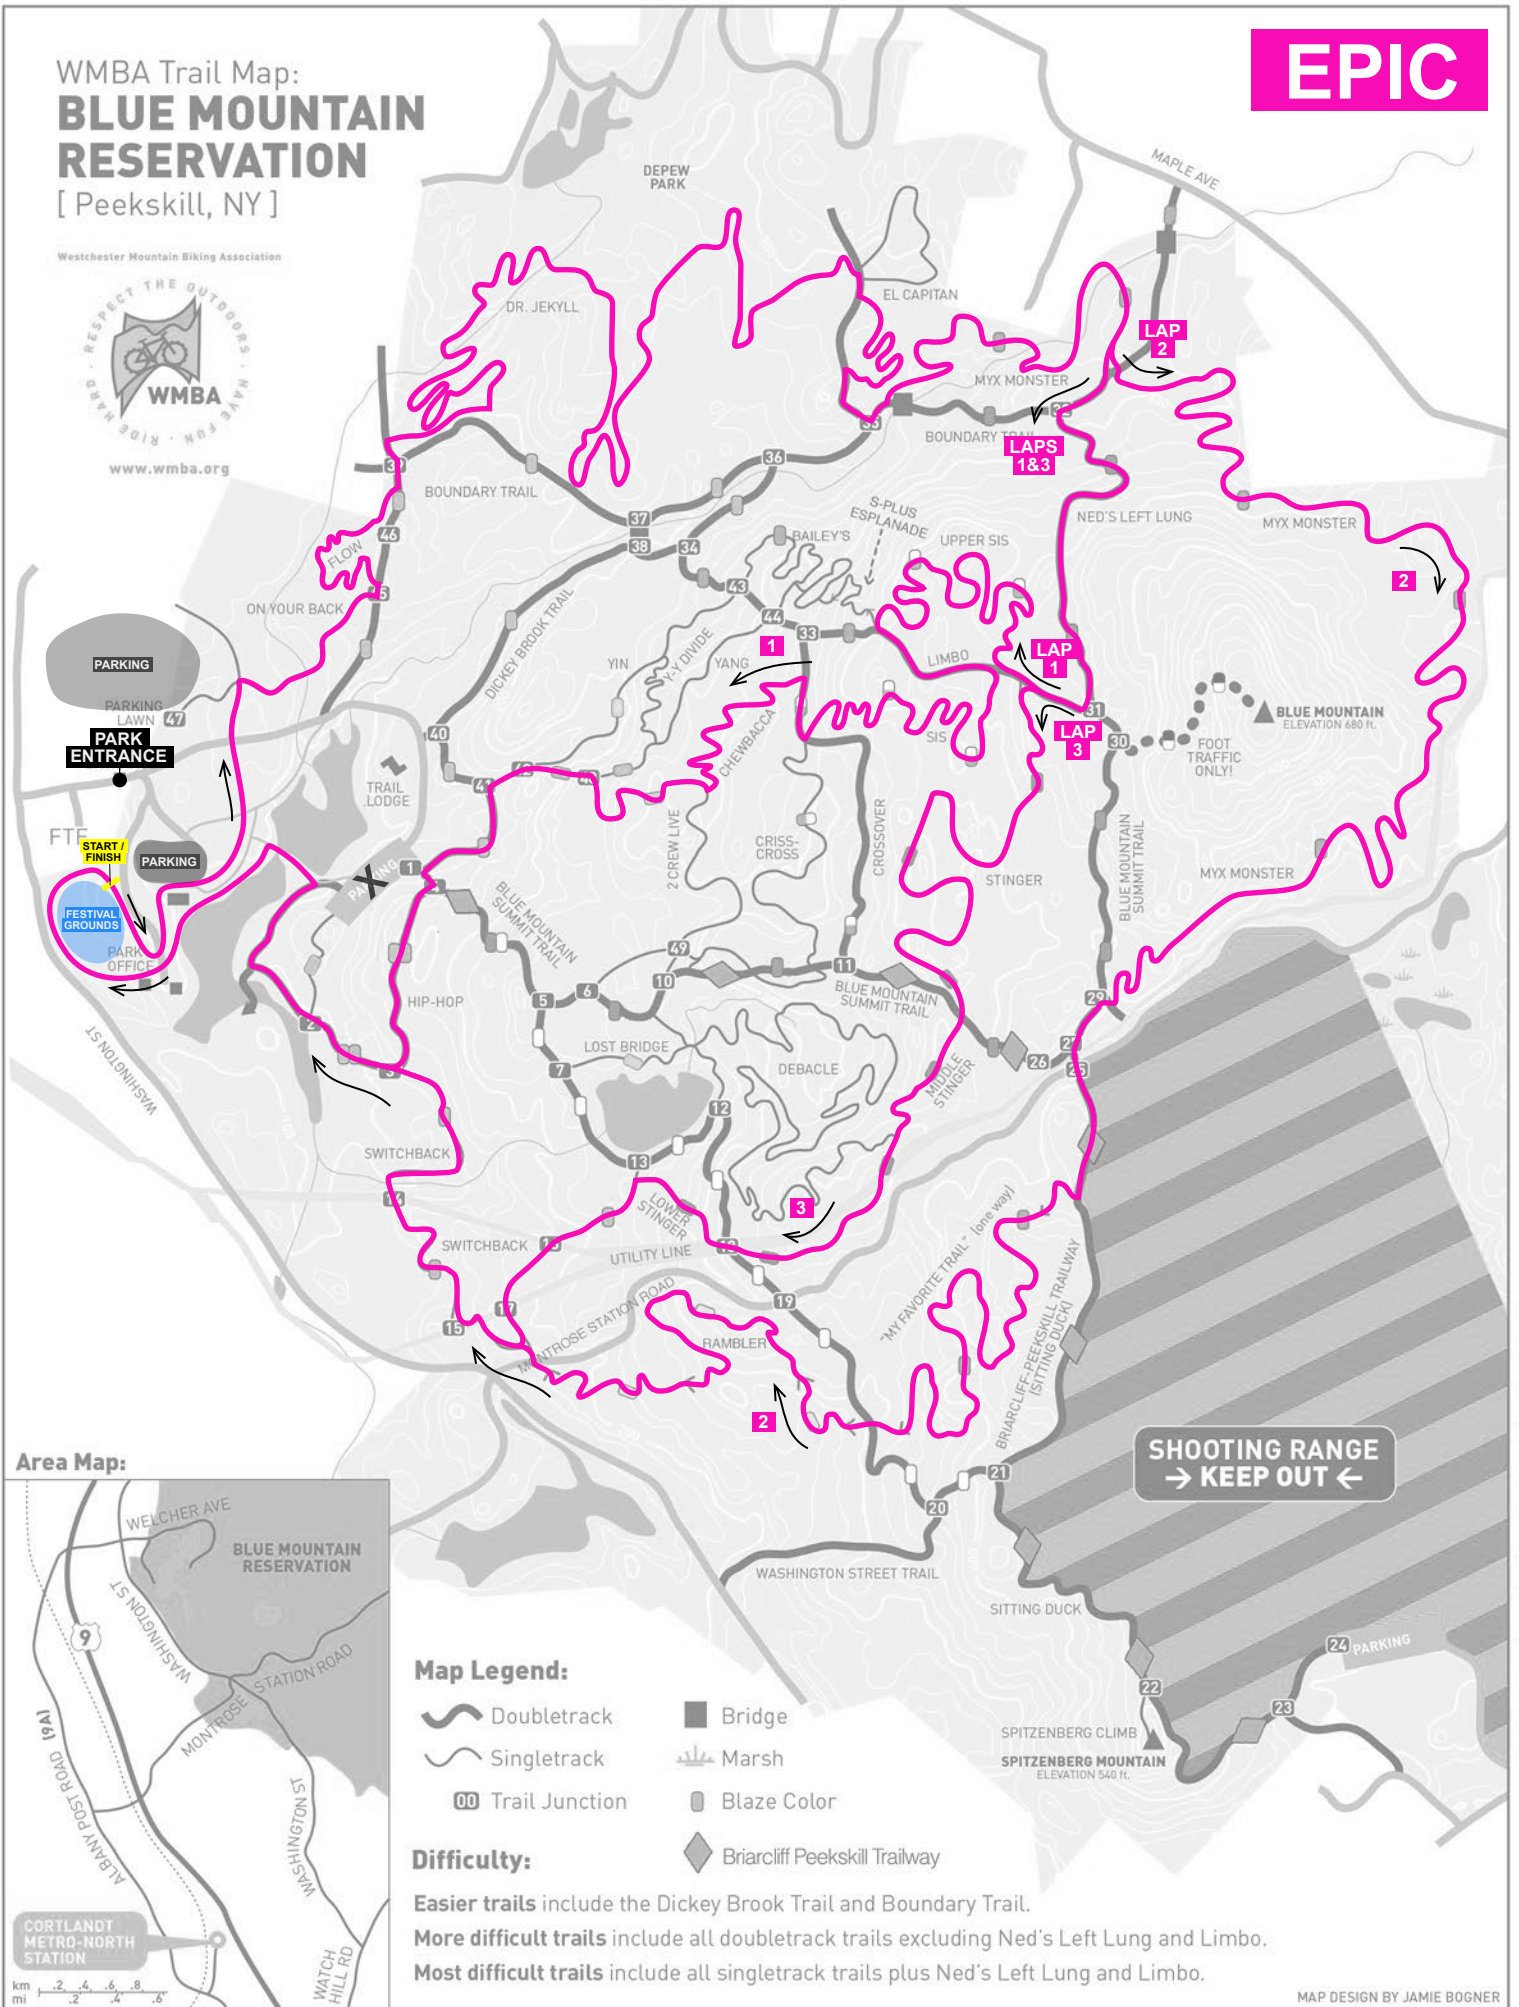

Difficulty:

Easier trails include the Dickey Brook Trail and Boundary Trail.
More difficult trails include all doubletrack trails excluding Ned's Left Lung and Limbo.
Most difficult trails include all singletrack trails plus Ned's Left Lung and Limbo.

WMBA Trail Map: BLUE MOUNTAIN RESERVATION

[Peekskill, NY]

EPIC

Westchester Mountain Biking Association

Area Map:

Map Legend:

- Doubletrack
- Singletrack
- Trail Junction
- Bridge
- Marsh
- Blaze Color
- Briarcliff Peekskill Trailway

Difficulty:

- Easier trails** include the Dickey Brook Trail and Boundary Trail.
- More difficult trails** include all doubletrack trails excluding Ned's Left Lung and Limbo.
- Most difficult trails** include all singletrack trails plus Ned's Left Lung and Limbo.