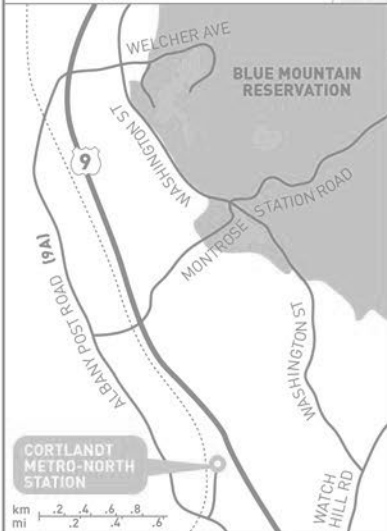

Difficulty:

Easier trails include the Dickey Brook Trail and Boundary Trail.
More difficult trails include all doubletrack trails excluding Ned's Left Lung and Limbo.
Most difficult trails include all singletrack trails plus Ned's Left Lung and Limbo.

WMBA Trail Map: BLUE MOUNTAIN RESERVATION

[Peekskill, NY]

ENDURO

Westchester Mountain Biking Association

Area Map:

Map Legend:

- Doubletrack
- Singletrack
- Trail Junction
- Bridge
- Marsh
- Blaze Color
- Briarcliff Peekskill Trailway

Difficulty:

- Easier trails** include the Dickey Brook Trail and Boundary Trail.
- More difficult trails** include all doubletrack trails excluding Ned's Left Lung and Limbo.
- Most difficult trails** include all singletrack trails plus Ned's Left Lung and Limbo.