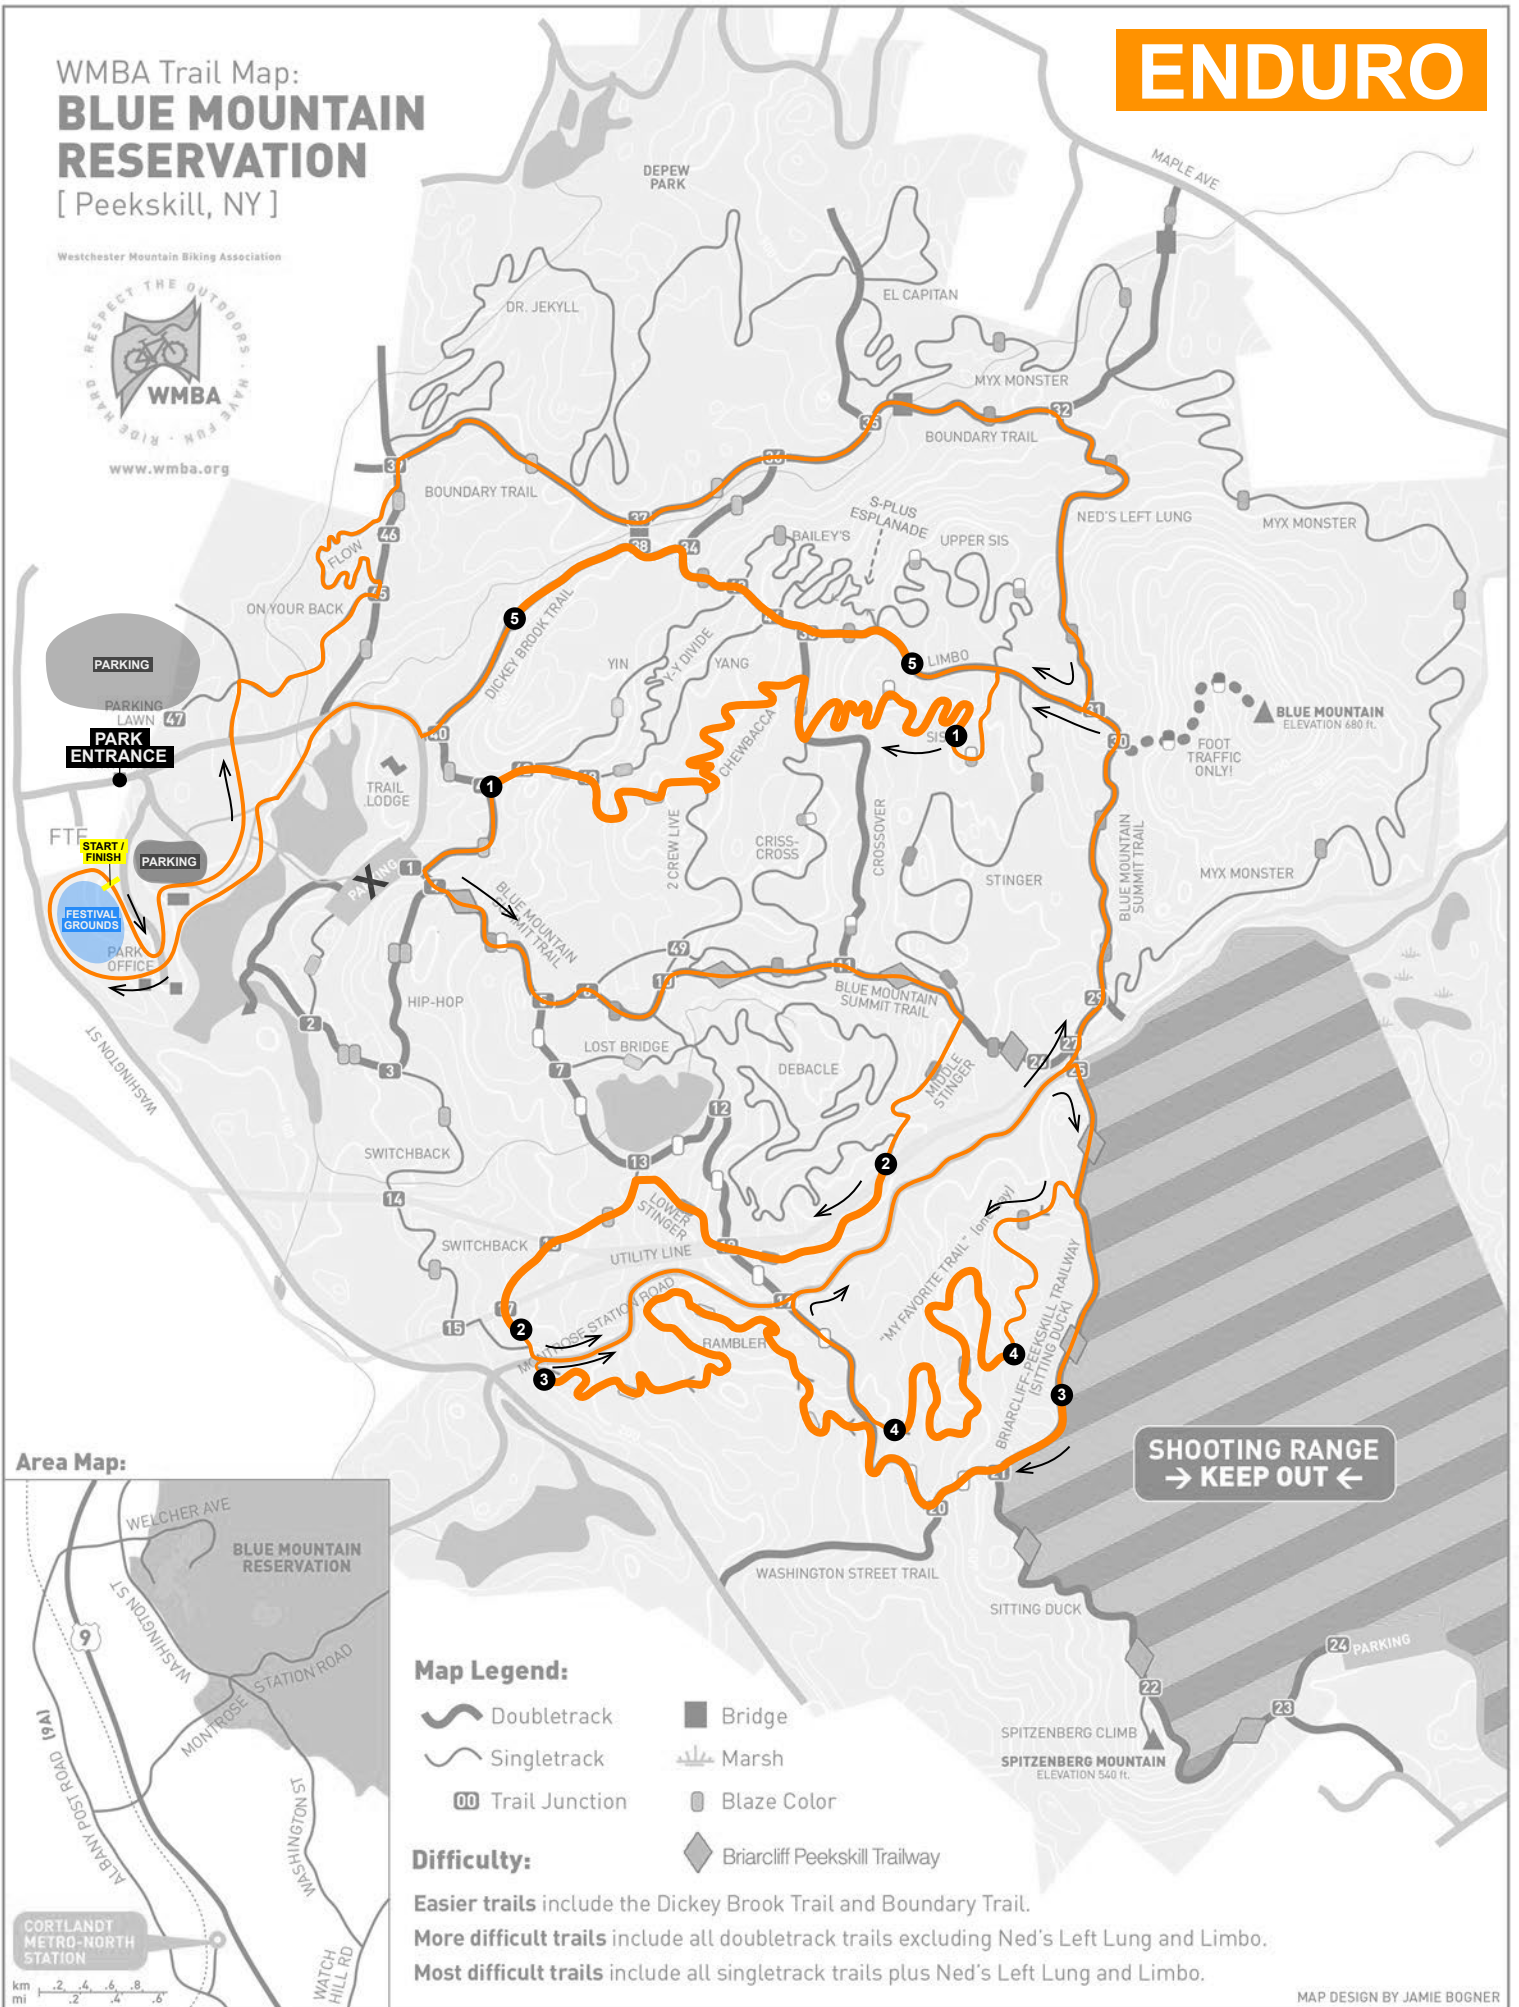

Difficulty:

Easier trails include the Dickey Brook Trail and Boundary Trail.
More difficult trails include all doubletrack trails excluding Ned's Left Lung and Limbo.
Most difficult trails include all singletrack trails plus Ned's Left Lung and Limbo.

WMBA Trail Map: BLUE MOUNTAIN RESERVATION

[Peekskill, NY]

ENDURO

Westchester Mountain Biking Association

Area Map:

Map Legend:

- Doubletrack
- Singletrack
- Trail Junction
- Bridge
- Marsh
- Blaze Color
- Briarcliff Peekskill Trailway

Difficulty:

- Easier trails** include the Dickey Brook Trail and Boundary Trail.
- More difficult trails** include all doubletrack trails excluding Ned's Left Lung and Limbo.
- Most difficult trails** include all singletrack trails plus Ned's Left Lung and Limbo.