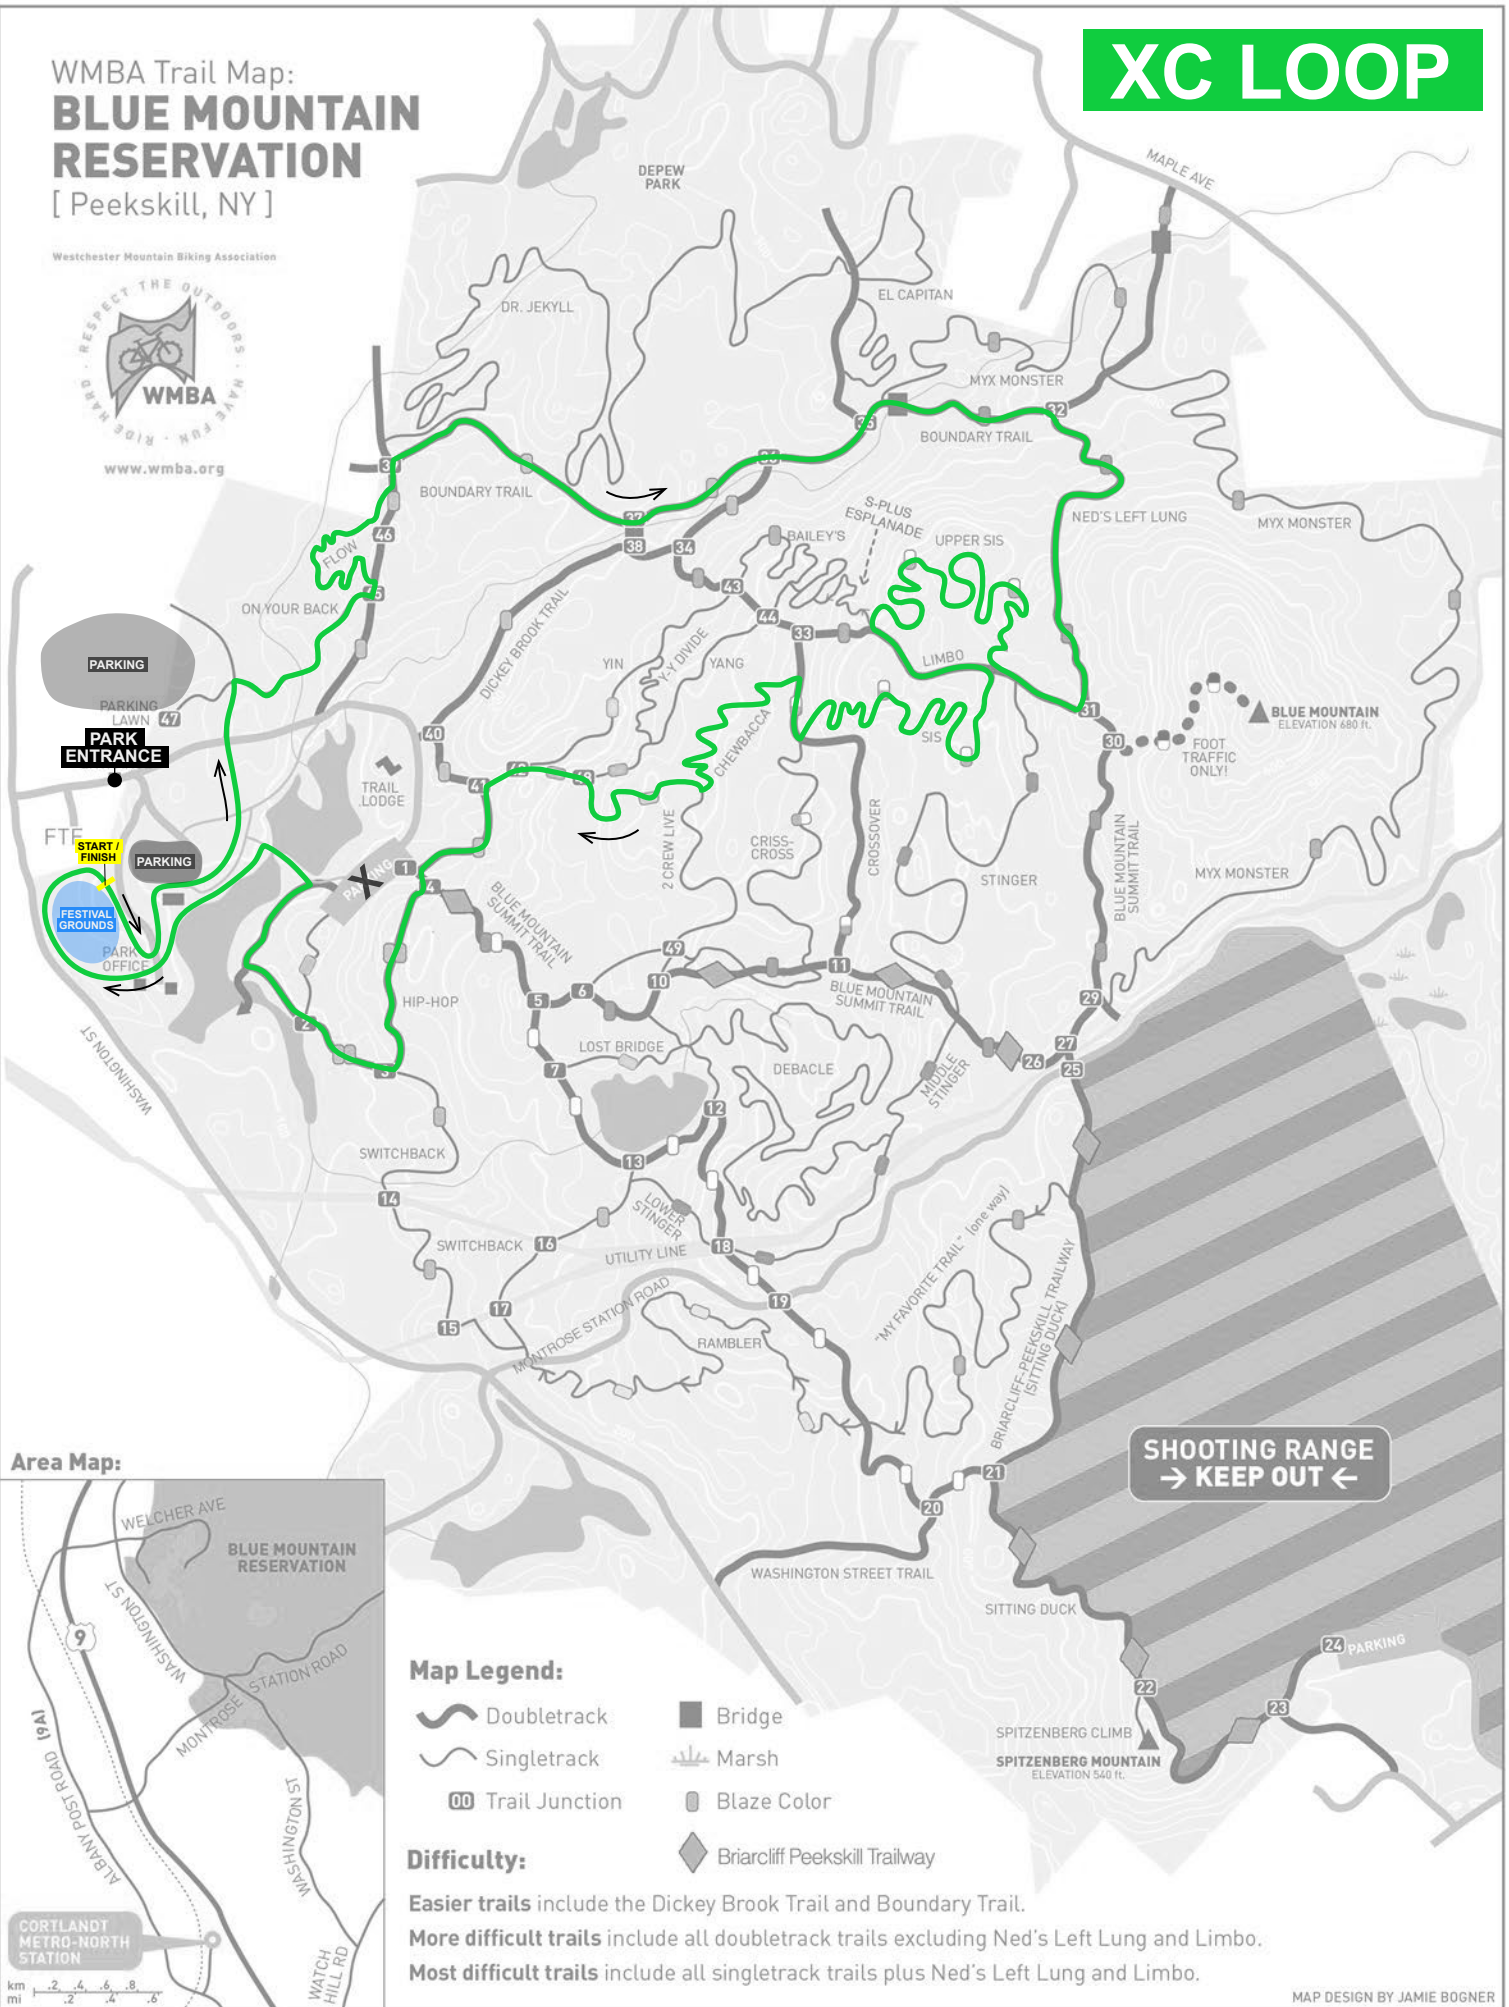

XC LOOP

WMBA Trail Map: BLUE MOUNTAIN RESERVATION [Peekskill, NY]

Westchester Mountain Biking Association

Area Map:

Map Legend:

- Doubletrack
- Singletrack
- Trail Junction
- Bridge
- Marsh
- Blaze Color
- Briarcliff Peekskill Trailway

Difficulty:

Easier trails include the Dickey Brook Trail and Boundary Trail.
More difficult trails include all doubletrack trails excluding Ned's Left Lung and Limbo.
Most difficult trails include all singletrack trails plus Ned's Left Lung and Limbo.

Difficulty:

- Easier trails** include the Dickey Brook Trail and Boundary Trail.
- More difficult trails** include all doubletrack trails excluding Ned's Left Lung and Limbo.
- Most difficult trails** include all singletrack trails plus Ned's Left Lung and Limbo.